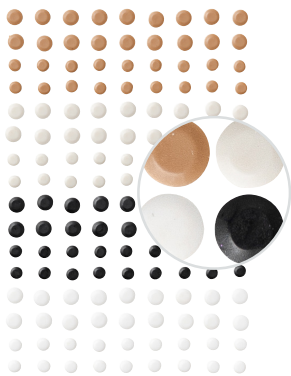

OR

Purchase your favourite products individually!

TEXTURED NOTES BUNDLE
 165556 | \$95.00 AUD | \$115.00 NZD | \$85.50 AUD | \$103.50 NZD
 10% **BUNDLED SAVINGS** CLING STAMP SET + DIES

► To order bundle items individually
TEXTURED NOTES STAMP SET
 165548 | \$41.00 AUD | \$49.00 NZD | 7 cling stamps

TEXTURED NOTES DIES
 165555 | \$54.00 AUD | \$66.00 NZD
 8 dies. Largest die: 5-3/16" x 3-3/16" (13.2 x 8 cm).

EARLY ESPRESSO PECAN PIE CRUMB CAKE BASIC BEIGE BASIC BLACK

NEUTRAL MATTE DOTS
 165561 | \$14.00 AUD | \$17.00 NZD
 160 adhesive-backed pieces. 40 of each colour. 4 mm, 5 mm. Pecan Pie, Basic Beige, Black, White.

MINI CORRUGATED 3D EMBOSSING FOLDER
 165559 | \$19.25 AUD | \$23.25 NZD
 Folder size: 6" x 6-1/4" (15.2 x 15.9 cm).

WHITE 1/4" (6.4 MM) RIBBON
 165562 | \$14.00 AUD | \$17.00 NZD
 10 yards (9.1 m).

Scan the QR code to see our full selection online