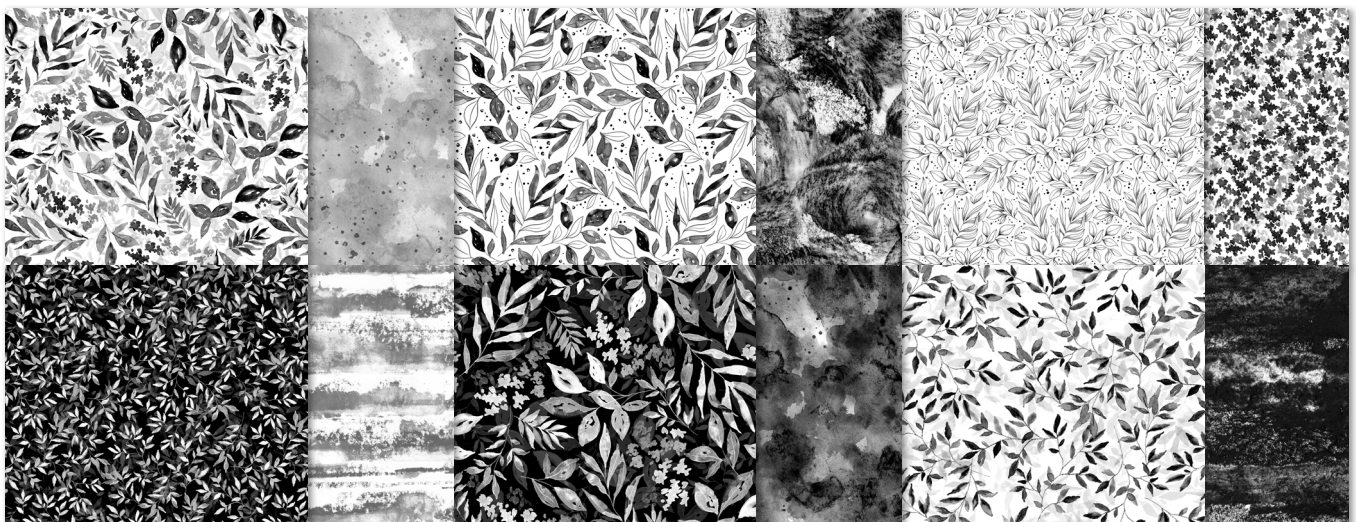

2 Get fun texture with an embossing folder.

3 Add another layer with a coordinating ribbon.

4 Create die cut labels and stamp your favourite colourful image or sentiment.

BOTANICAL TEXTURES 12" X 12" (30.5 X 30.5 CM) DESIGNER SERIES PAPER
165545 | \$21.75 AUD | \$26.25 NZD | 12 sheets. Use colouring tools and techniques to add your own style to the paper!