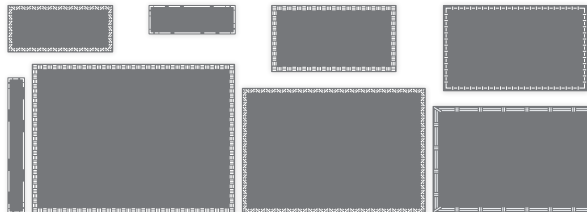

TEXTURED NOTES BUNDLE
165556 | $95.00 AUD | $115.00 NZD | $85.50 AUD | $103.50 NZD
10% **BUNDLED SAVINGS** CLING STAMP SET + DIES

► To order bundle items individually
TEXTURED NOTES STAMP SET
165548 | $41.00 AUD | $49.00 NZD | 7 cling stamps

TEXTURED NOTES DIES
165555 | $54.00 AUD | $66.00 NZD
8 dies. Largest die: 5-3/16" x 3-3/16" (13.2 x 8 cm).

EARLY ESPRESSO   PECAN PIE   CRUMB CAKE   BASIC BEIGE   BASIC BLACK

NEUTRAL MATTE DOTS
165561 | $14.00 AUD | $17.00 NZD
160 adhesive-backed pieces. 40 of each colour. 4 mm, 5 mm. Pecan Pie, Basic Beige, Black, White.